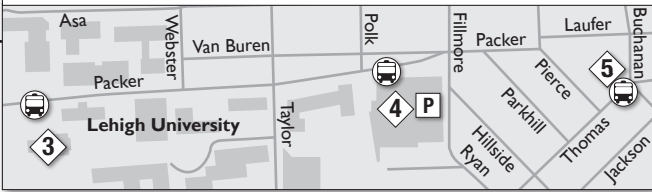

Bethlehem Bach Festival

North Side and Southside Maps

RESTAURANTS

- 1 Bethlehem Brew Works
- 2 Edge
- 3 Apollo Grille
- 4 Twisted Olive
- 5 The Brick
- 6 Melting Pot
- 7 Billy's Downtown Diner
- 8 McCarthy's Red Stag Pub
- 9 Corked Wine Bar
- 10 Cachette
- 11 Tapas on Main
- 12 Johnny's Bagels
- 13 The Colony Meadery
- 14 Wooden Match
- 15 Broadway Social
- 16 Sotto Santi Pizzeria
- 17 Southside 313 Bar and Grille
- 18 Molinari's

SOUTHSIDE

- North Side locations
- Southside locations

VENUES

- 1 The Saal at the Moravian Museum
- 2 Peter Hall
- 3 Packer Memorial Church
- 4 Zoellner Arts Center
- 5 Incarnation Church

HOTELS

- A Hyatt Place
- B Historic Hotel Bethlehem
- C Comfort Suites

P P PARKING

- FESTIVAL SHUTTLE STOPS