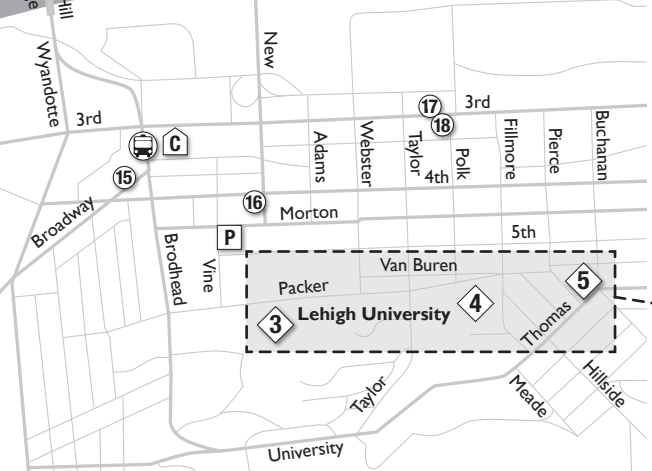

Bethlehem Bach Festival

North Side and Southside Maps

RESTAURANTS

- 1 Bethlehem Brew Works
- 2 Edge
- 3 Apollo Grille
- 4 Twisted Olive
- 5 The Brick
- 6 Melting Pot
- 7 Billy's Downtown Diner
- 8 McCarthy's Red Stag Pub
- 9 Corked Wine Bar
- 10 Cachette
- 11 Tapas on Main
- 12 Johnny's Bagels
- 13 The Colony Meadery
- 14 Wooden Match
- 15 Broadway Social
- 16 Sotto Santi Pizzeria
- 17 Southside 313 Bar and Grille
- 18 Molinari's

SOUTHSIDE

- North Side locations
- Southside locations

VENUES

- 1 The Saal at the Moravian Museum
- 2 Peter Hall
- 3 Packer Memorial Church
- 4 Zoellner Arts Center
- 5 Incarnation Church

HOTELS

- A Hyatt Place
- B Historic Hotel Bethlehem
- C Comfort Suites

P P PARKING

- FESTIVAL SHUTTLE STOPS