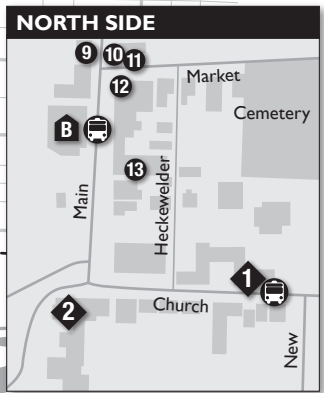

Bethlehem Bach Festival

North Side and Southside Maps

RESTAURANTS

- 1 Bethlehem Brew Works
- 2 Edge
- 3 Apollo Grille
- 4 Twisted Olive
- 5 The Brick
- 6 Melting Pot
- 7 Billy's Downtown Diner
- 8 McCarthy's Red Stag Pub
- 9 Corked Wine Bar
- 10 Cachette
- 11 Tapas on Main
- 12 Johnny's Bagels
- 13 The Colony Meadery
- 14 Wooden Match
- 15 Broadway Social
- 16 Sotto Santi Pizzeria
- 17 Southside 313 Bar and Grille
- 18 Molinari's

SOUTHSIDE

- North Side locations
- Southside locations

VENUES

- 1 The Saal at the Moravian Museum
- 2 Peter Hall
- 3 Packer Memorial Church
- 4 Zoellner Arts Center
- 5 Incarnation Church

HOTELS

- A Hyatt Place
- B Historic Hotel Bethlehem
- C Comfort Suites

P P PARKING

- FESTIVAL SHUTTLE STOPS